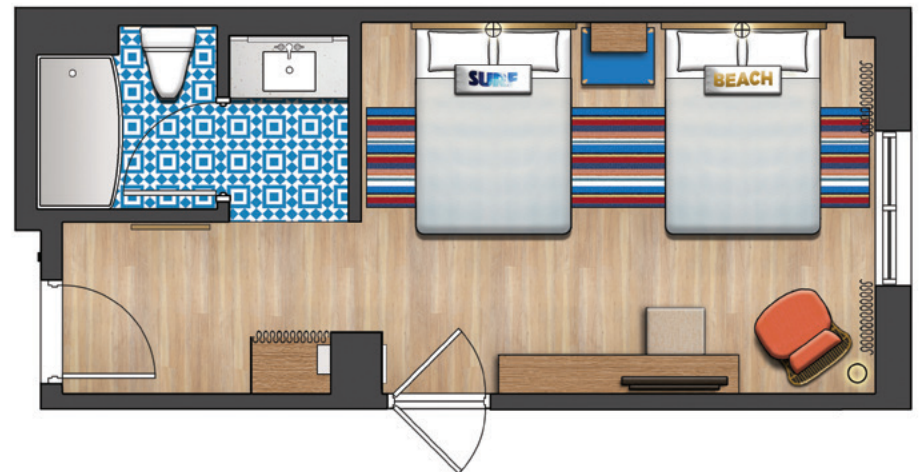

## TABLE OF CONTENTS

- 4** Standard Amenities
- 5** Standard Rooms
- 6** Suite Amenities
- 7** 2-Bedroom Suites

## STANDARD AND POOL VIEW ROOMS

- Approximately 313 square feet
- 360 guest rooms
- Two queen beds
- Accommodates four guests

## 2-BEDROOM SUITES

- Approximately 440 square feet
- 390 suites
- Three queen beds
- Kitchenette with sink, mini-refrigerator, microwave, and picnic table
- Compartmentalized bathroom with separate bath and vanity area and two sinks
- Accommodates six guests